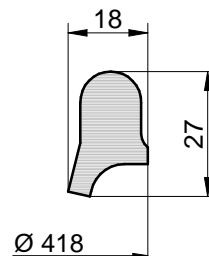

Item	Article No.	Designation	Qty
1	7TA4000	FRAME	1
2	7CA4000	COVER	1
3	9641	GASKET G/AE	1
4	71026	ARM	1
5	95012	SCREW TE M10X30	3
6	95206	SELF LOCKING NUT M10	3
7	91001	SPINDLE M10 L=105	1
8	97003	WASHER §10X20	2
9	94160	HANDLE MEC/60	1
10	97307	BLU CAP	1

NEW GASKET (starting from September 2009)

Article No.	Material	COLOR	Temperature
96410	NBR	WHITE RAL 9016	-30° / 110°C
96411	EPDM	GREY 70 Shore A	-15° / 90°C
96415	SILICON	CLEAR WHITE	-50° / 200°C
96416	FKM	BLACK RAL 9017	-10° / 250°C

OLD GASKET (unitil August 2009)

Article No.	Material	COLOR	Temperature
96070	NBR	WHITE RAL 9016	-30° / 110°C
96071	EPDM	GREY RAL7040	-15° / 90°C
96075	SILICON	CLEAR WHITE	-50° / 200°C
96076	FKM	BLACK RAL9017	-10° / 250°C